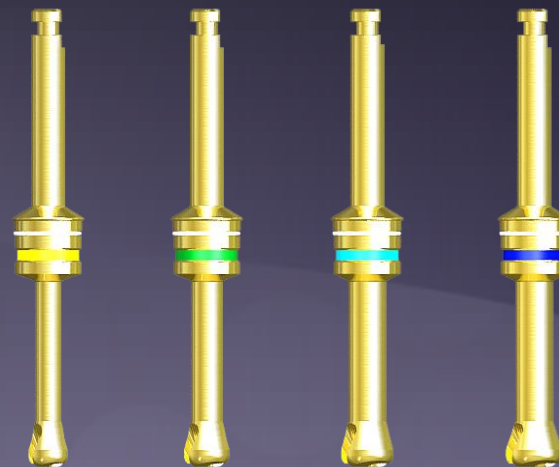

Neo Biotech
Satisfaction to Dentists

Crestal Approach Part

Comparison – Crestal part

SCA Kit

Ø2.0

Sinus All Kit

Ø2.2

Ø2.8

Ø3.2

Ø3.7

Ø4.0

Can complete drilling for the implantation with Sinus All Kit

Comparison – Crestal part

SCA Kit

Ø2.4

Ø2.8

Ø3.2

Ø3.6

Sinus All Kit

Ø2.8

Ø3.2

Ø3.6

Ø3.9

S-Reamer size is changed

Comparison – Crestal part

SCA Kit

Sinus All Kit

- ✓ 1mm, 12mm stopper
- ✓ Connection type
- ✓ Irrigation
- ✓ Colorful

Comparison – Depth Gauge

SCA Kit

Sinus All Kit

2 diameters