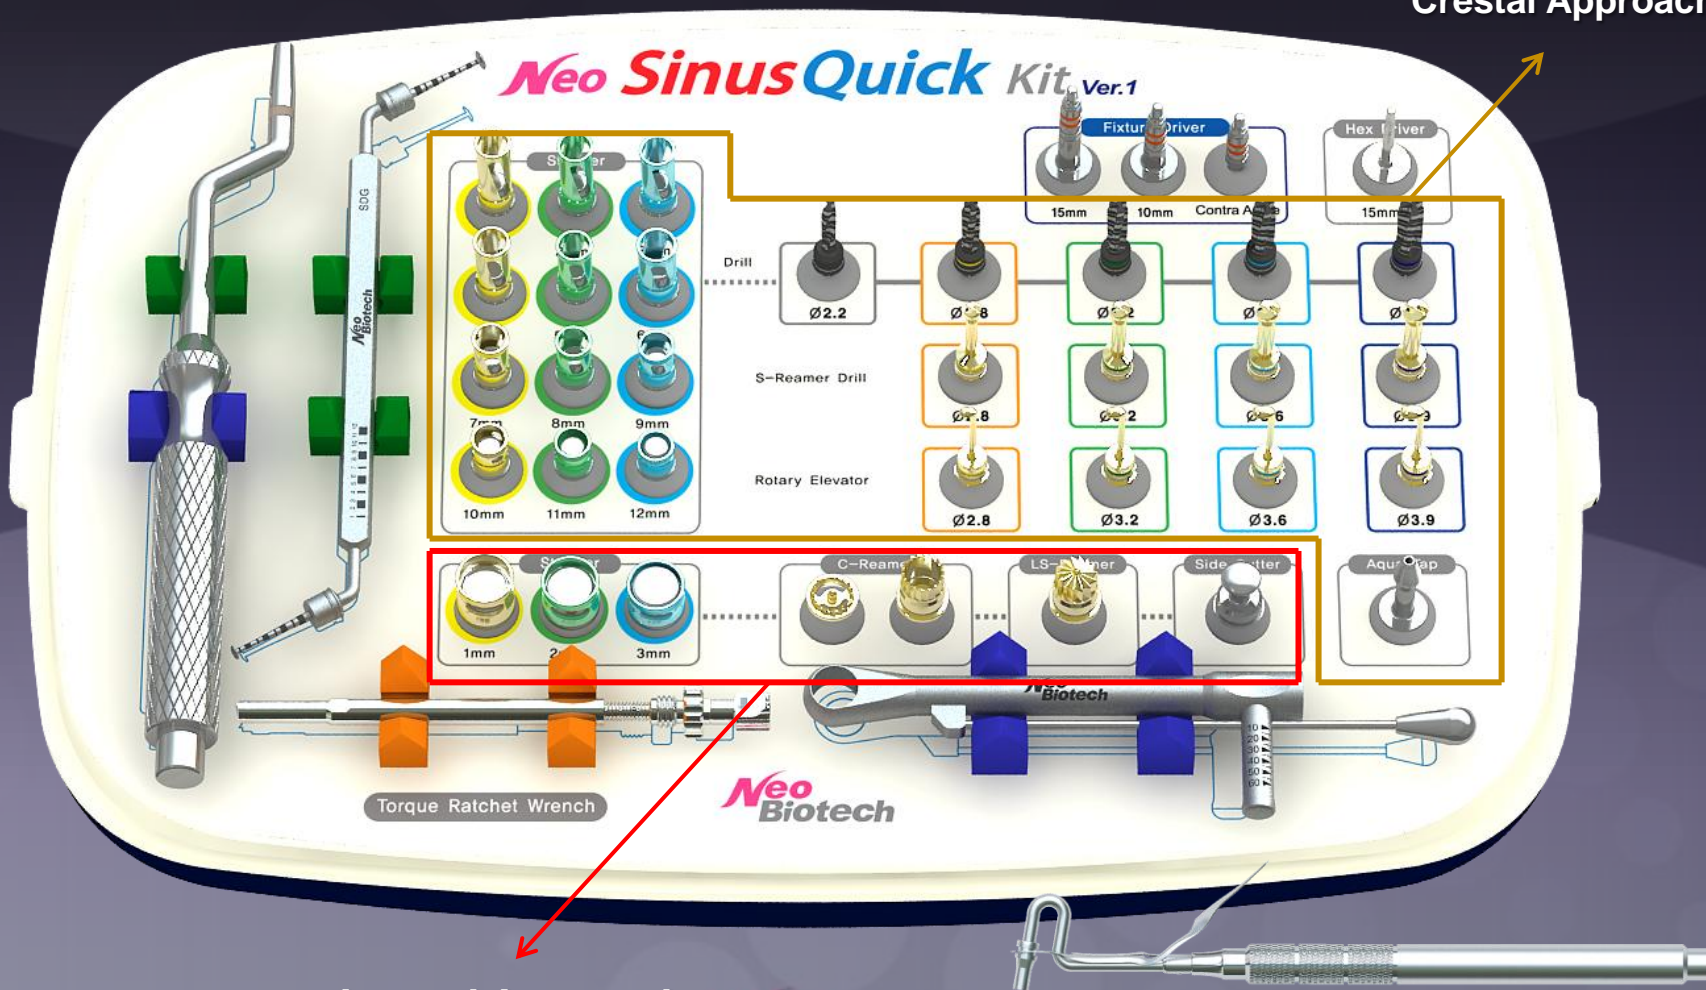

Neo Sinus All kit

Neo Sinus All kit

Neo Biotech
 Satisfaction to Dentists

Composition of Neo Sinus All kit

Crestal Approach

Lateral Approach

Neo Biotech
Satisfaction to Dentists

Composition of Neo Sinus All kit

Neo Biotech
Satisfaction to Dentists

Crestal Approach Part

Comparison – Crestal part

SCA Kit

Ø2.0

Sinus All Kit

Ø2.2

Ø2.8

Addition – driver, ratchet

Fixture driver

Torque Ratchet

Addition – Aqua system

- ✓ Sinus membrane detach with water
- ✓ 3cc syringe
- ✓ Stable lifting (“Gauge” control the pressure)

Addition – Aqua system