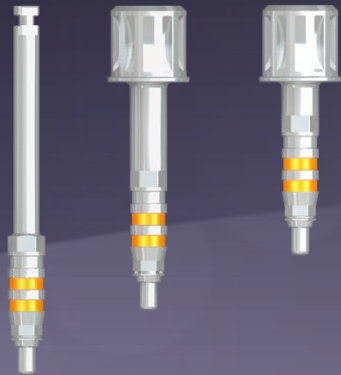

7mm

8mm

9mm

10mm

11mm

12mm

Addition – Drill handle

- ✓ Hand motor
- ✓ Can be mounted contra angle connection
- ✓ Stable operation

Addition – driver, ratchet

Fixture driver

Torque Ratchet

Addition – Aqua system

- ✓ Sinus membrane detach with water
- ✓ 3cc syringe
- ✓ Stable lifting (“Gauge” control the pressure)

Addition – Aqua system