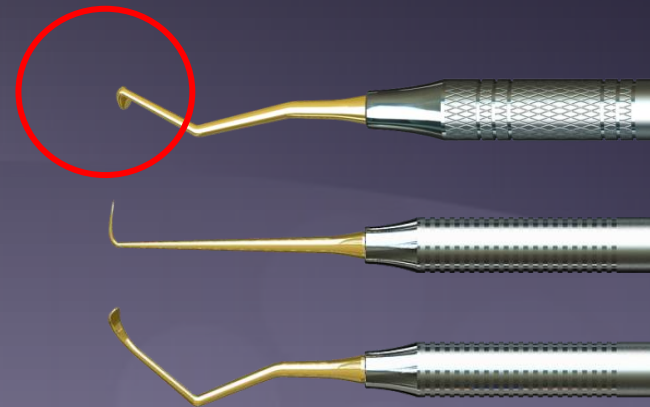

Addition – driver, ratchet

Fixture driver

Torque Ratchet

Addition – Aqua system

- ✓ Sinus membrane detach with water
- ✓ 3cc syringe
- ✓ Stable lifting (“Gauge” control the pressure)

Addition – Aqua system

Lateral Approach Part

Comparison – LS reamer

SLA Kit

Sinus All Kit

- ✓ Simple
- ✓ Improve cutting ability
- ✓ Stopper

Comparison – C guide

SLA Kit

Sinus All Kit

Comparison – Elevator

SLA Kit

Sinus All Kit

Addition – Side cutter

- ✓ Widening window
- ✓ Stopper

Addition – Side cutter

- ✓ Widening window
- ✓ Stopper