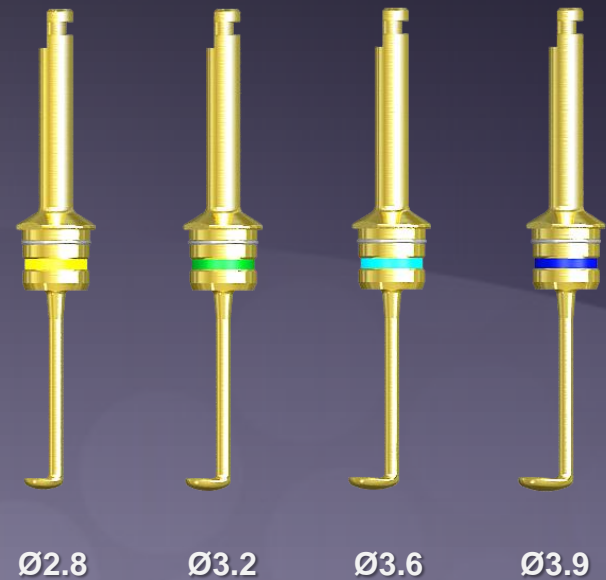

Comparison – Crestal part

SCA Kit

Sinus All Kit

- ✓ 1mm, 12mm stopper
- ✓ Connection type
- ✓ Irrigation
- ✓ Colorful

Comparison – Depth Gauge

SCA Kit

Sinus All Kit

2 diameters

Comparison – Rotary elevator

SCA Kit

Inserter

spreader

Sinus All Kit

Ø2.8

Ø3.2

Ø3.6

Ø3.9

Rotary elevator

Comparison – Rotary elevator

Sinus All Kit

Rotary elevator

Comparison – Bone condensor

SCA Kit

2mm

3mm

4mm

5mm

6mm

7mm

8mm

9mm

10mm