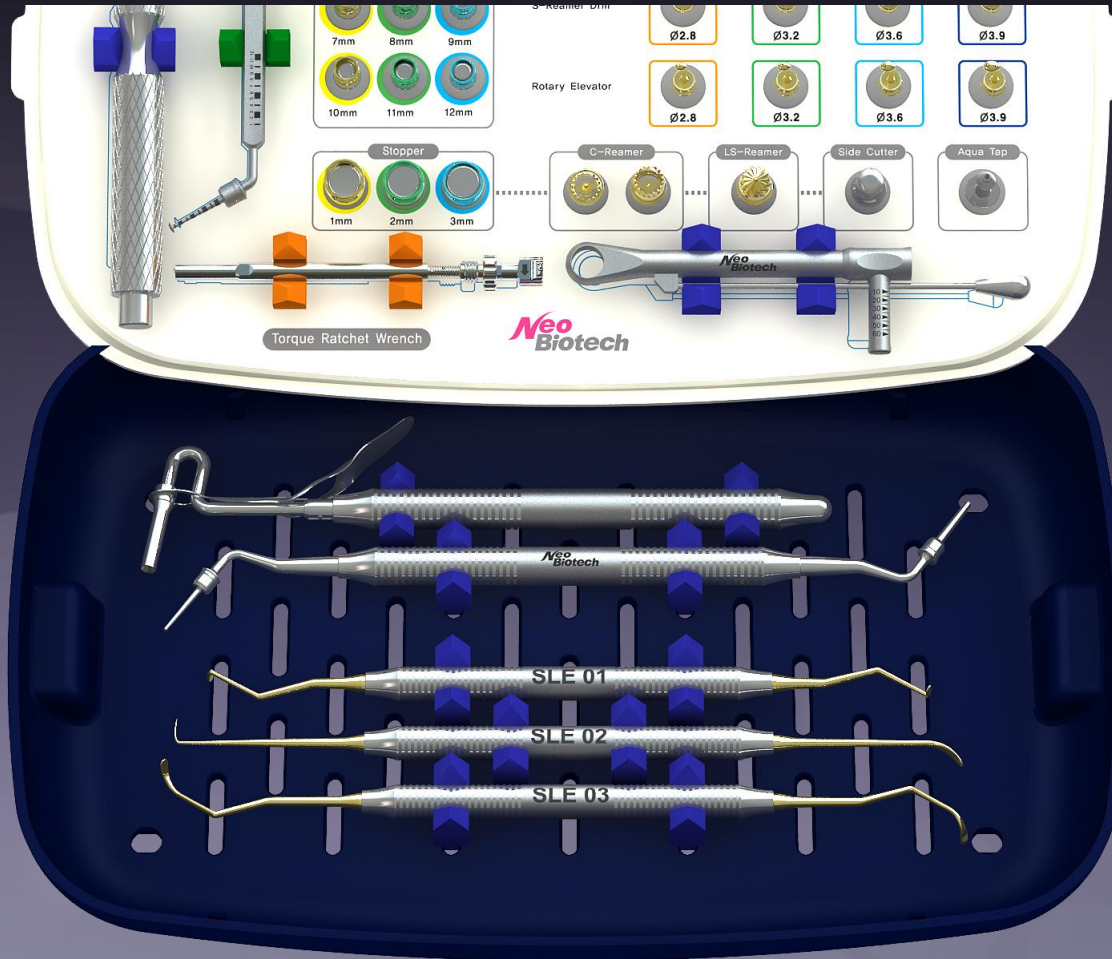

Neo Sinus All kit

Neo Sinus All kit

Neo Biotech
 Satisfaction to Dentists

Composition of Neo Sinus All kit

Crestal Approach

Lateral Approach

Neo Biotech
Satisfaction to Dentists

Composition of Neo Sinus All kit

Neo Biotech
Satisfaction to Dentists

Crestal Approach Part

Comparison – Crestal part

SCA Kit

Ø2.0

Sinus All Kit

Ø2.2

Ø2.8

Addition – driver, ratchet

Fixture driver

Torque Ratchet

Addition – Aqua system

- ✓ Sinus membrane detach with water
- ✓ 3cc syringe
- ✓ Stable lifting (“Gauge” control the pressure)

Addition – Aqua system

Lateral Approach Part

Comparison – LS reamer

SLA Kit

Sinus All Kit

- ✓ Simple
- ✓ Improve cutting ability
- ✓ Stopper

Comparison – C guide

SLA Kit

Sinus All Kit