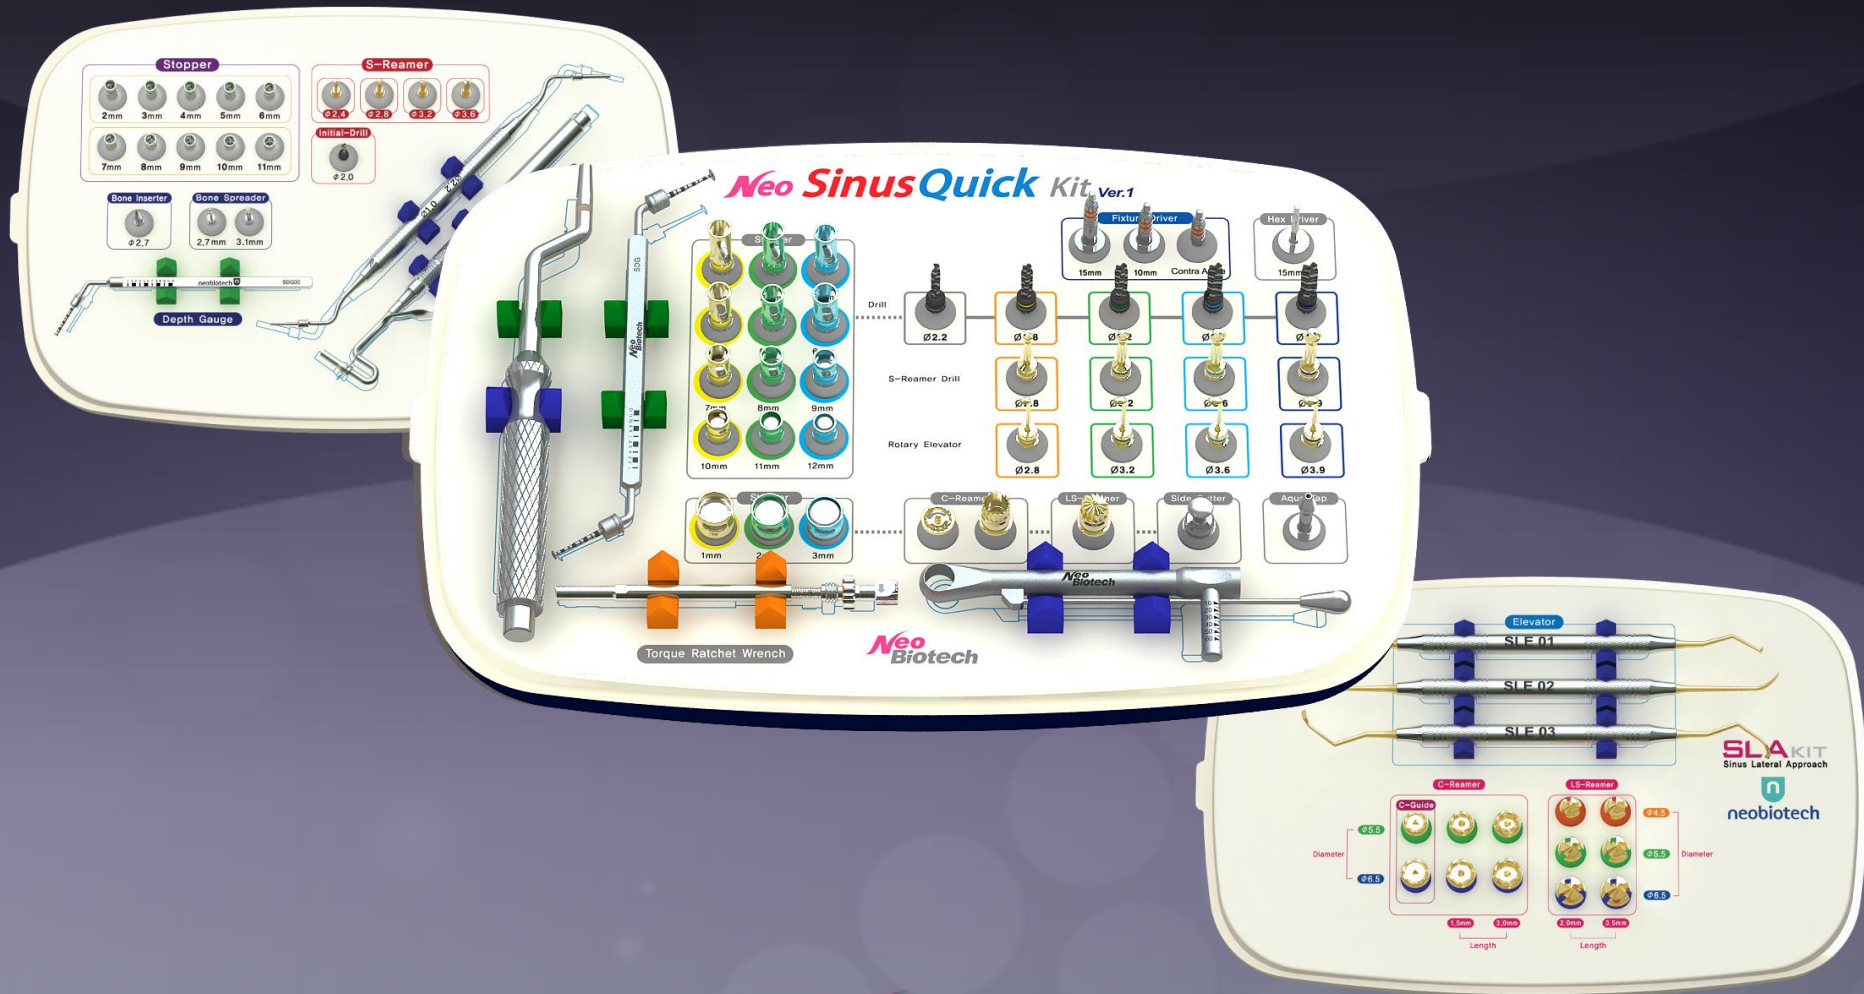

Neo Sinus All kit

Neo Sinus All kit

Neo Biotech
 Satisfaction to Dentists

Composition of Neo Sinus All kit

Crestal Approach

Lateral Approach

Neo Biotech
Satisfaction to Dentists

Composition of Neo Sinus All kit

Neo Biotech
Satisfaction to Dentists

Crestal Approach Part

Comparison – Crestal part

SCA Kit

Ø2.0

Sinus All Kit

Ø2.2

Ø2.8

Addition – driver, ratchet

Fixture driver

Torque Ratchet

Addition – Aqua system

- ✓ Sinus membrane detach with water
- ✓ 3cc syringe
- ✓ Stable lifting (“Gauge” control the pressure)

Addition – Aqua system

Lateral Approach Part

Comparison – LS reamer

SLA Kit

Sinus All Kit

- ✓ Simple
- ✓ Improve cutting ability
- ✓ Stopper

Comparison – C guide

SLA Kit

Sinus All Kit