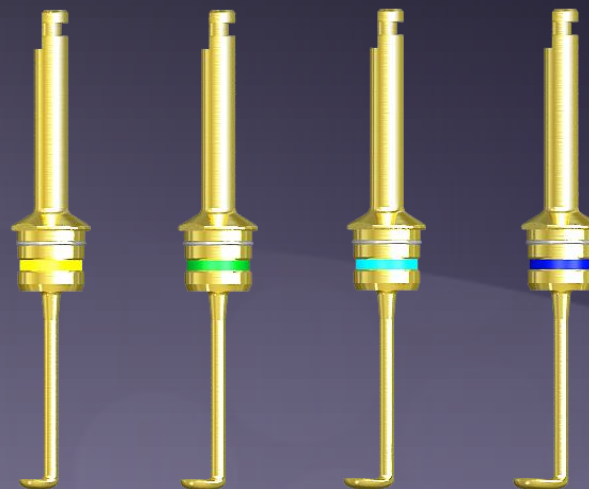

Neo Biotech
Satisfaction to Dentists

Crestal Approach Part

Comparison – Crestal part

SCA Kit

Ø2.0

Sinus All Kit

Ø2.2

Ø2.8

Comparison – Crestal part

SCA Kit

Sinus All Kit

- ✓ 1mm, 12mm stopper
- ✓ Connection type
- ✓ Irrigation
- ✓ Colorful

Comparison – Depth Gauge

SCA Kit

Sinus All Kit

2 diameters

Comparison – Rotary elevator

SCA Kit

Inserter

spreader

Sinus All Kit

Ø2.8

Ø3.2

Ø3.6

Ø3.9

Rotary elevator

Comparison – Rotary elevator

Sinus All Kit

Rotary elevator

Comparison – Bone condensor

SCA Kit

2mm