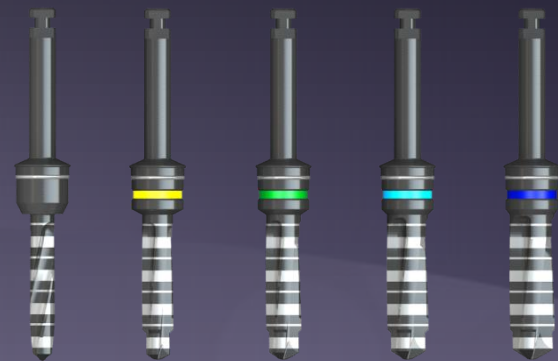

Neo Biotech
Satisfaction to Dentists

Crestal Approach Part

Comparison – Crestal part

SCA Kit

Ø2.0

Sinus All Kit

Ø2.2

Ø2.8

Ø3.2

Ø3.7

Ø4.0

Can complete drilling for the implantation with Sinus All Kit

Comparison – Crestal part

SCA Kit

Ø2.4

Ø2.8

Ø3.2

Ø3.6

Sinus All Kit

Ø2.8

Ø3.2

Ø3.6

Ø3.9

S-Reamer size is changed

Comparison – Crestal part

SCA Kit

Sinus All Kit

- ✓ 1mm, 12mm stopper
- ✓ Connection type
- ✓ Irrigation
- ✓ Colorful

Comparison – Depth Gauge

SCA Kit

Sinus All Kit

2 diameters