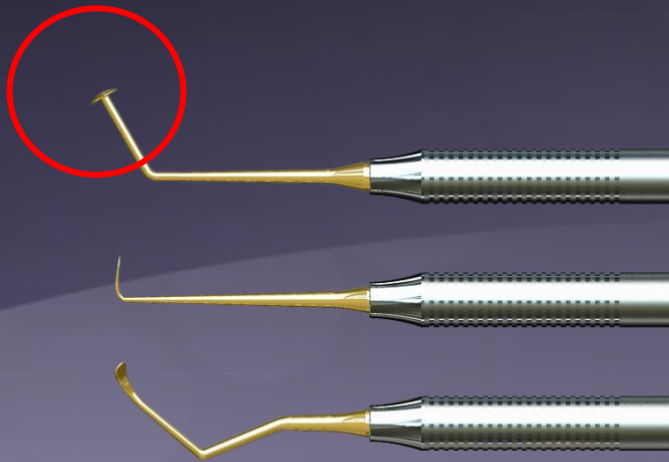

Sinus All Kit