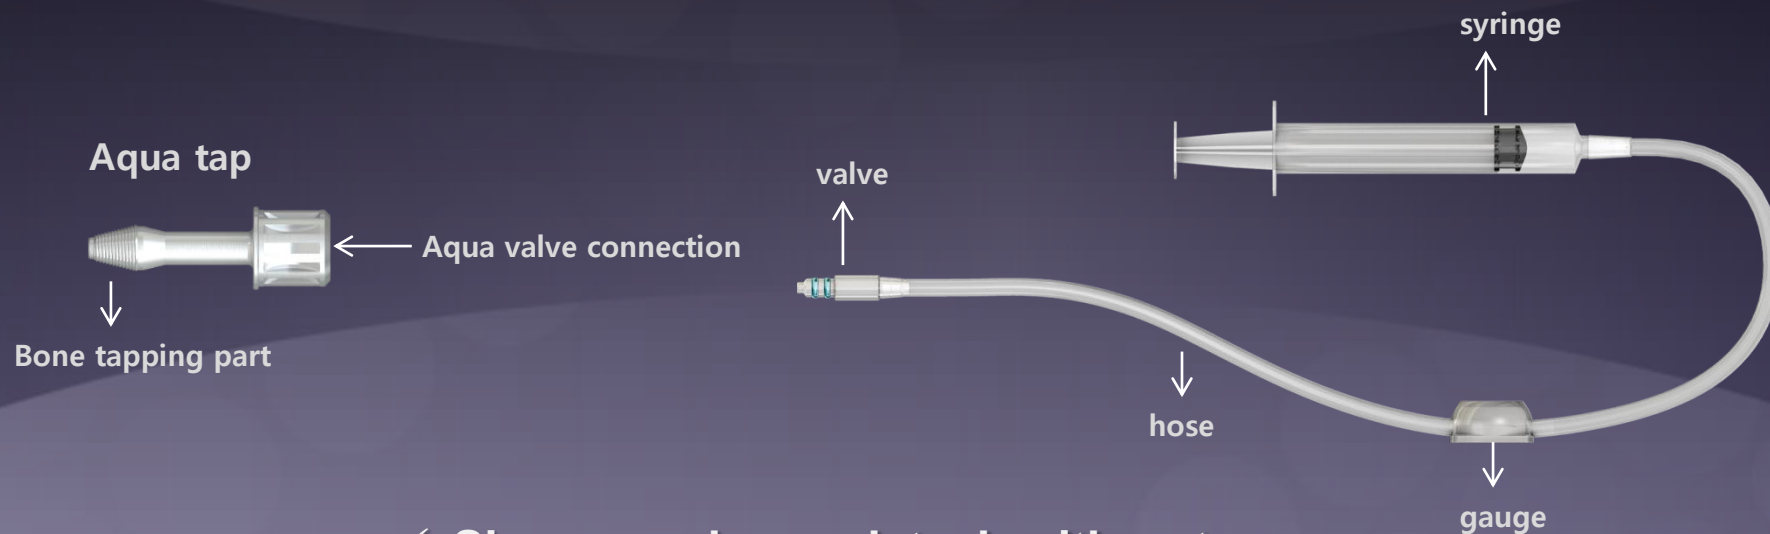

Addition – driver, ratchet

Fixture driver

Torque Ratchet

Addition – Aqua system

- ✓ Sinus membrane detach with water
- ✓ 3cc syringe
- ✓ Stable lifting (“Gauge” control the pressure)

Addition – Aqua system

Lateral Approach Part

Comparison – LS reamer

SLA Kit

Sinus All Kit

- ✓ Simple
- ✓ Improve cutting ability
- ✓ Stopper

Comparison – C guide

SLA Kit

Sinus All Kit