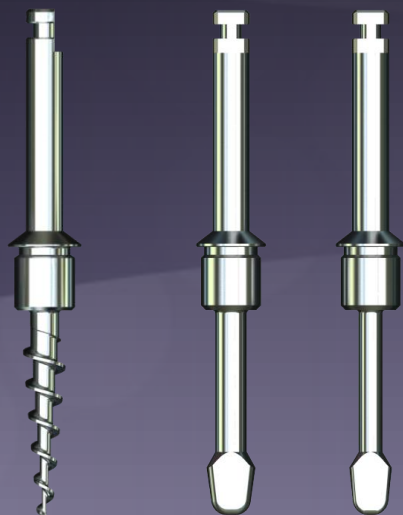

Comparison – Crestal part

SCA Kit

Sinus All Kit

- ✓ 1mm, 12mm stopper
- ✓ Connection type
- ✓ Irrigation
- ✓ Colorful

Comparison – Depth Gauge

SCA Kit

Sinus All Kit

2 diameters

Comparison – Rotary elevator

SCA Kit

Inserter

spreader

Sinus All Kit

Ø2.8

Ø3.2

Ø3.6